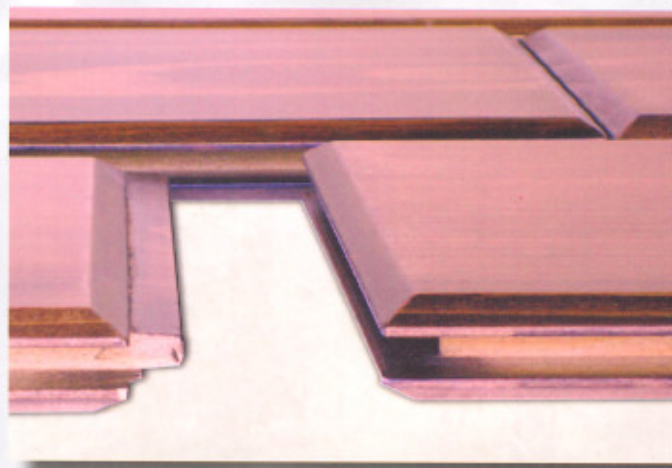

Synergy Cypress is the only choice for discriminating builders across the country. Synergy is prefinished at the factory -- that means no sanding or staining onsite. All stains are hand wiped to achieve a deep consistent color. Your materials arrive at the project ready to install. The result is less waste, quick installation, and satisfied customers.